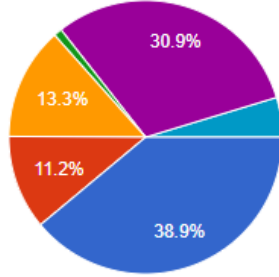

1. Strongly Agree/দৃঢ়ভাবে একমত
2. Agree/একমত
3. Neutral/নিরপেক্ষ
4. Disagree/একমত নয়
5. Strongly Disagree/দৃঢ়ভাবে একমত নয়

Programme

511 responses

Copy

PRINCIPAL
KABI SUKANTA MAHAVIDYALAYA
P.O - ANGUS, DIST - HOOGHLY

Semester

511 responses

[Copy](#)

- 1st Semester
- 2nd Semester
- 3rd Semester
- 4th Semester
- 5th Semester
- 6th Semester

A. Classes taken regularly / নিয়মিত ক্লাস নেওয়া হয়

511 responses

[Copy](#)

- Strongly Agree / দৃঢ়ভাবে একমত
- Agree / একমত
- Neutral / নিরপেক্ষ
- Disagree / একমত নয়
- Strongly Disagree / দৃঢ়ভাবে একমত নয়